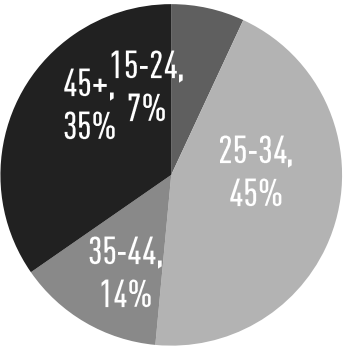

Avg. Footfall / Week

100,000

Avg. Footfall / Weekend

120,000

VISITORS PROFILE

SOURCE: Ipsos

MALES

41%

FEMALES

59%

KUWAITIS

38%

NON-KUWAITIS

62%

THE GATE MALL OUTDOOR

5 SCREENS – 440sqm
(total screen size)

W 11m x H 8m

Each screen

CLICK HERE TO
EXPERIENCE THE SCREEN

Reach (over 2 weeks)
163,000

Impressions (over 2 weeks)
3 million

Egaila
Ahmadi Governorate

رخصة

THE
COLLECTION