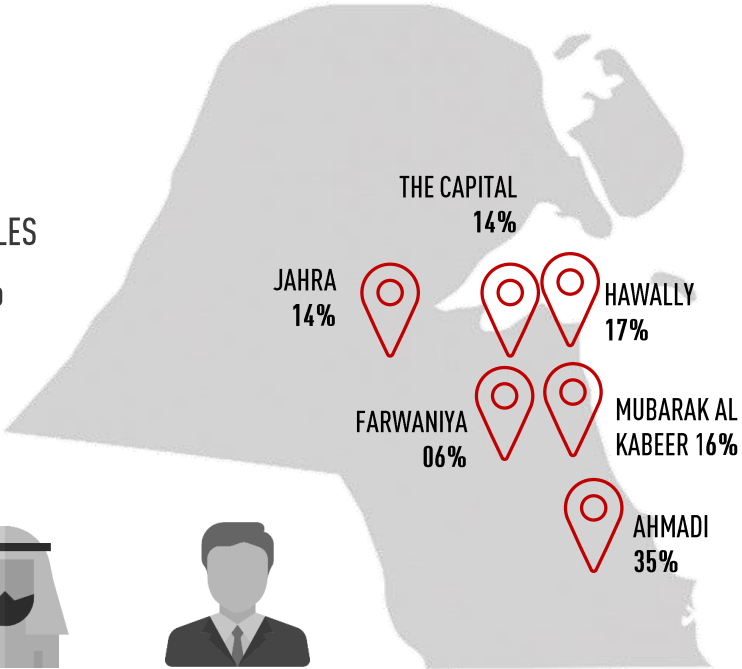

One of the biggest malls in Kuwait, with a mix of shopping and entertainment outlets.

A family-friendly destination targeting medium to high end consumers,

Located in Egaila, viewed as a getaway from the regular shopping haunts.

FEMALES

59%

KUWAITIS

38%

NON-KUWAITIS

62%

THE GATE MALL OUTDOOR

5 SCREENS – 440sqm
(total screen size)

W 11m x H 8m

Each screen

CLICK HERE TO
EXPERIENCE THE SCREEN

Reach (over 2 weeks)
163,000

Impressions (over 2 weeks)
3 million

Egaila
Ahmadi Governorate

رخصة

THE
COLLECTION